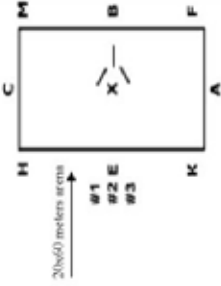

Additional Comments:

Penalties for Prix Caprilli:
All refusals are treated as errors of course.
Knock-downs or errors of course are treated as errors of test with a deduction of one or two points at each occurrence, depending on severity.

Errors of Course:
1st error, 2 point deduction
2nd error, 4 point deduction
3rd error, Elimination

Possible Points: 400
Earned Points _____
Total Errors _____
Final Score _____
Percentage _____

Judge's signature _____